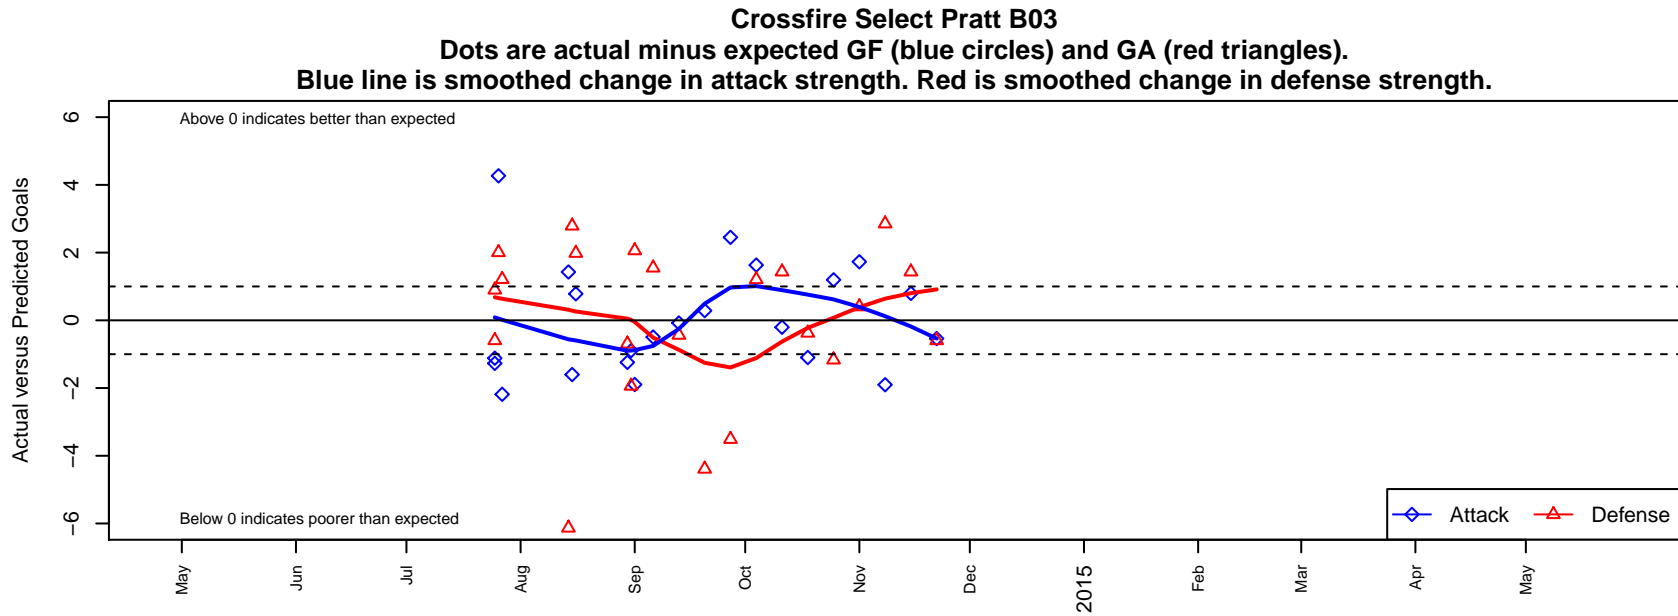

**attack and defense variance (black dot)
relative to other teams
and top 10 in region**

**attack and defense rating
relative to others at age
and all opponents in last 13 months**

Crossfire Select Pratt B03

Crossfire Select SC
Redmond, WA
B03 total strength=86
attack=0.14 defense=0.05
fall league = NPSL B11D2

alt names used:
CROSSFIRE SELECT B03 PRATT ()
Crossfire Select BU11 Pratt
Crossfire Select B03 Pratt
Crossfire Select B03 Pratt

Venues played:
2014 Crossfire Select Cup BU11 Bronze
2014 Bigfoot Silver U11
2014 Puyallup Valley Kick-off U11
2014 NPSL B11D2