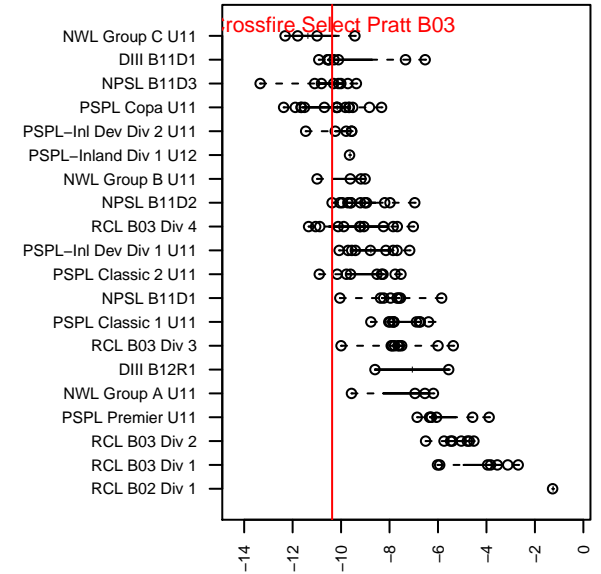

**attack and defense rating
relative to others at age
and all opponents in last 13 months**